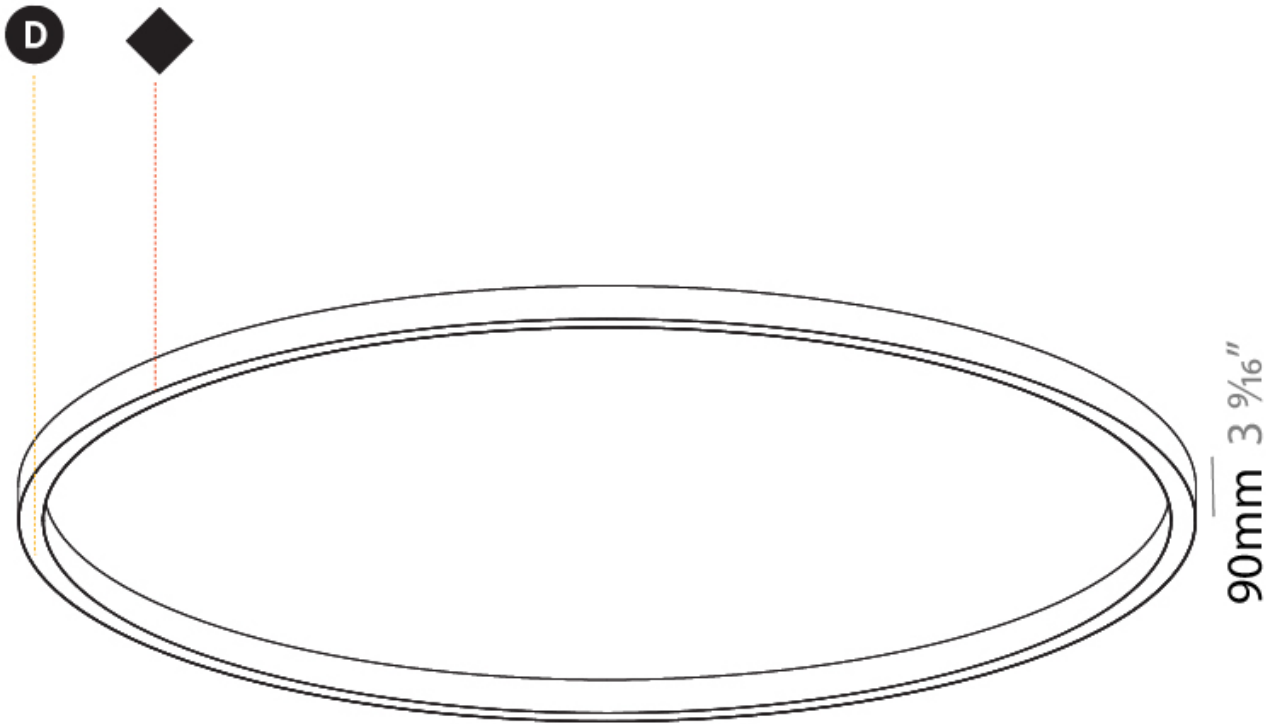

A3D022-

PROJECT	_____
TYPE	_____
SPECIFIER	_____
QUANTITY	_____
DATE	_____

Ø 5070mm 199 5/8"

Ø 5200mm 204 3/4 "

GLORIOUS COLOR FINISH CHART

PROJECT
TYPE
SPECIFIER
QUANTITY
DATE

Fixture Finish

Sparkling Silver - 01 (SSR)