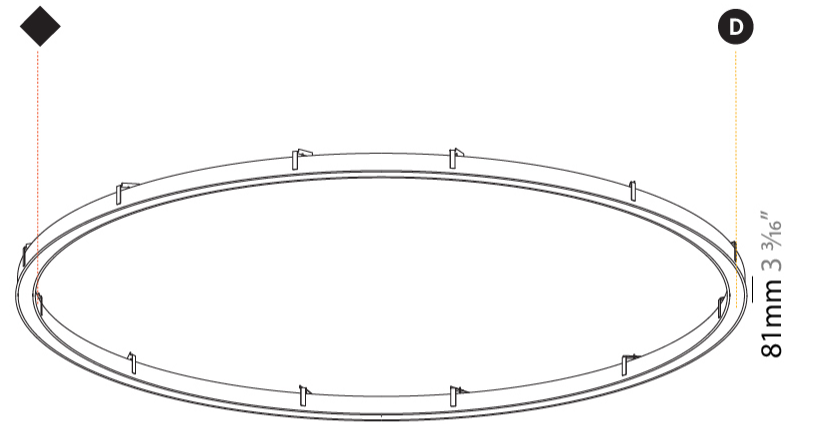

GENERAL

Series: Glorious
 Subseries: Glorious Slim
 Brand: Prolicht
 Division: Architectural
 Mounting Type: Recessed
 Mounting Location: Ceiling
 Subcategory: Ambient

PHYSICAL

Shape: Round
 Diameter (mm): 5216
 Diameter (in): 205 ³/₈
 Height (mm): 81
 Height (in): 3 ³/₁₆
 Min. Recessing Depth (mm): 120
 Min. Recessing Depth (in): 4 ³/₄
 Light Distribution: Direct
 Weight (kg): 47.924
 Weight (lbs): 106.00
 Diffuser: [PMMA - Opal or Micro-Prism](#)
 Fixture Finish: [SSR / BKV / CWI / CRY / HAB / UFT / ITA / RUA / FTG / MYG / LOD / PUS / FRO / FUP / KIA / POP / BLS / SPG / MEY / GOH / GUM / CHC / COM / ABZ / JAG / OBR / MOS / ROR](#)
 Fixture Material: Aluminum
 Cut-out Measurements: 5207mm / 205" x 5063mm / 199 5/16"

Ø 5054mm 199"

Ø 5216mm 205 ³/₈ "

5207mm x 5063mm
205" x 199 ⁵/₁₆ "

120mm
4 ³/₄ "

10 - 30mm
³/₈" - 1 ³/₁₆ "

PROJECT	_____
TYPE	_____
SPECIFIER	_____
QUANTITY	_____
DATE	_____

GLORIOUS SLIM SURFACE

A3D022-

GENERAL

Series: Glorious
Subseries: Glorious Slim
Brand: Prolicht
Division: Architectural
Mounting Type: Surface
Mounting Location: Ceiling
Subcategory: Ambient

PHYSICAL

Shape: Round
Diameter (mm): 5200
Diameter (in): 204 ³/₄
Height (mm): 90
Height (in): 3 ⁹/₁₆
Light Distribution: Direct
Weight (kg): 47.924
Weight (lbs): 105.43
Diffuser: PMMA - Opal or Micro-Prism
Fixture Finish: SSR / BKV / CWI / CRY / HAB / UFT / ITA / RUA / FTG / MYG / LOD / PUS / FRO / FUP / KIA / POP / BLS / SPG / MEY / GOH / GUM / CHC / COM / ABZ / JAG / OBR / MOS / ROR
Fixture Material: Aluminum

A3D022-

PROJECT	_____
TYPE	_____
SPECIFIER	_____
QUANTITY	_____
DATE	_____

Ø 5070mm 199 5/8"

Ø 5200mm 204 3/4 "

GLORIOUS COLOR FINISH CHART

PROJECT
TYPE
SPECIFIER
QUANTITY
DATE

Fixture Finish

Sparkling Silver - 01 (SSR)